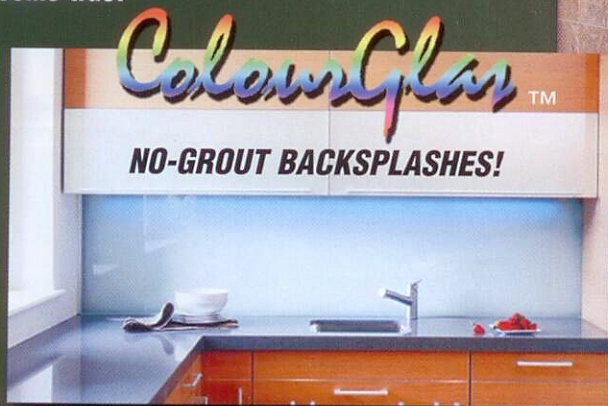

**ColourGlas™
NO-GROUT BACKSPLASHES!**