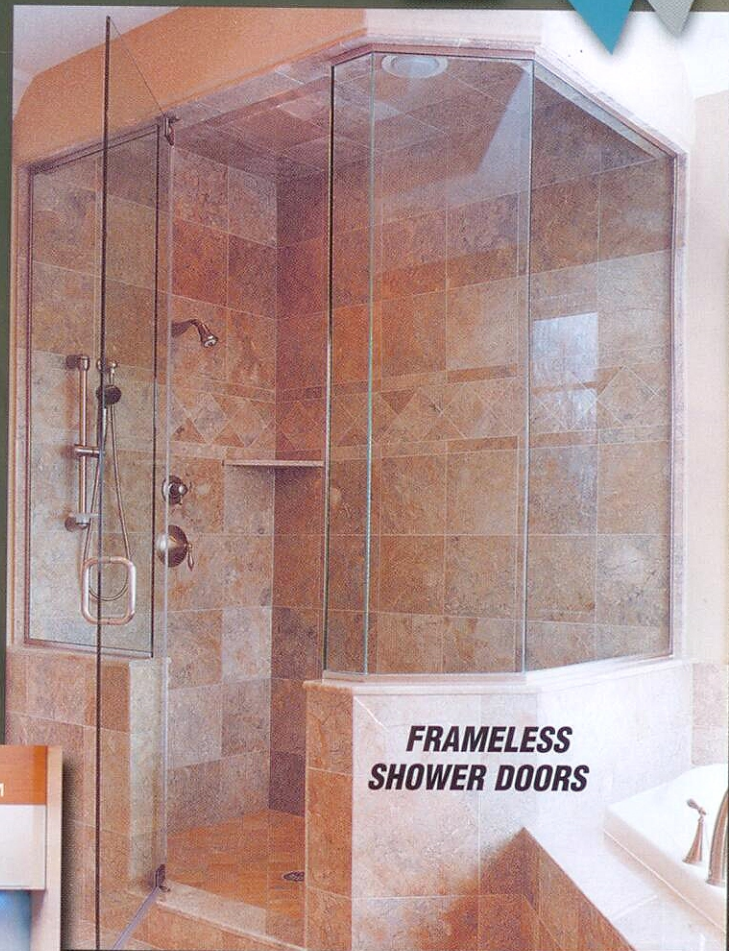

**ColourGlas™
NO-GROUT BACKSPLASHES!**

D R E A M T E A M

New Chicago Design Center NOW OPEN

Creative Mirror and Shower proudly announces the opening of our Chicago Design Center for city designers and your clients. Our 20,000 sq. ft. Factory Showroom in Addison caters to suburban designers as well. Our Showrooms are nationally recognized for innovation and design, with Frameless Shower Doors, Custom Mirrors, Framed Mirrors, Sliding Doors, and now featuring ColourGlas backsplashes and wall coverings.

Call for a personal tour or a complimentary consultation and estimate on your next project. Together, we can make your clients' dreams come true.

**FRAMELESS
SHOWER DOORS**