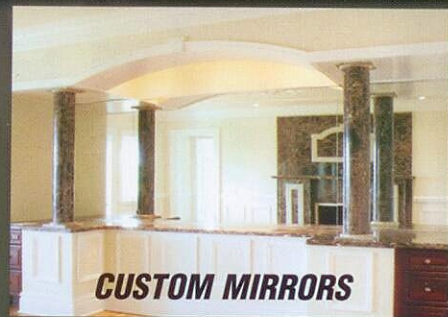

CUSTOM MIRRORS